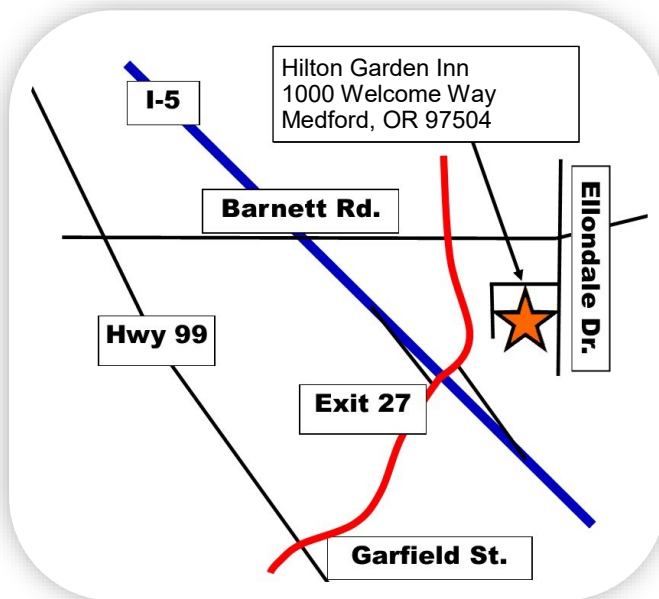

**Training Location** | Homewood Suites, 2010 Hospitality Way, Medford, OR 97504  
 (541) 779-9800.

### HOTELS

**Homewood Suites**  
 2010 Hospitality Way  
 Medford, OR  
 (541) 779-9800

**Best Western  
 Horizon Inn**  
 1154 E. Barnett Road  
 Medford, OR  
 (541) 779-5085

**Start Time** | 8 a.m. **Approximate End Time** | 5 p.m.