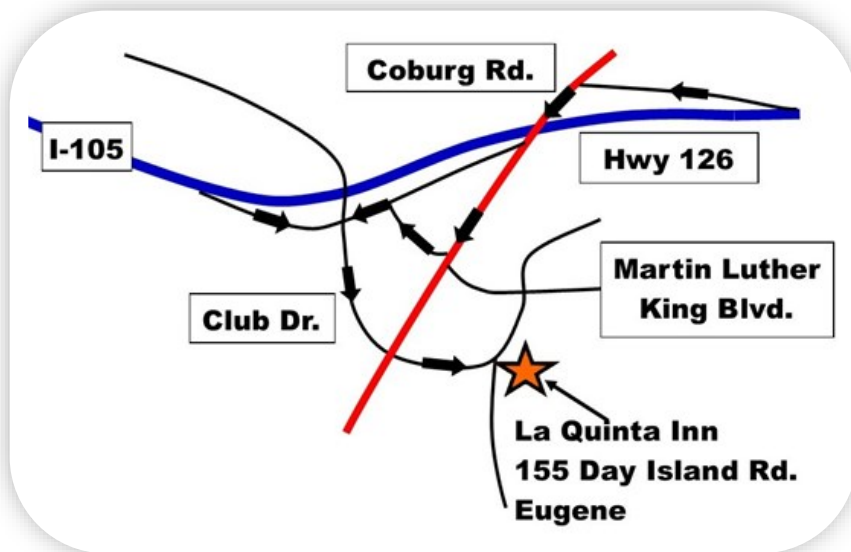

SAFETY TRAINING
 Confined Space
 Fall Protection
 Excavation/Trench
 Forklift/Telehandler

RESCUE TRAINING
 Confined Space Rescue
 Tower Rescue
 Surface Mine Rescue
 Excavation/Trench Rescue

Welcome Letter | Forklift Train the Trainer March 12, 2024 - Eugene, OR

Thank you for attending this class. We hope that it provides you with all the information you need to promote health and safety in the workplace.

Training Location | La Quinta Hotel, 155 Day Island Road, Eugene, OR
 (541) 344-8335

HOTELS

La Quinta
 155 Day Island Road
 Eugene, OR
 (541) 344-8335

**Ask for special
 D2000 rate.*

Start Time | 8:00am

Approximate End Time | 4:00pm

Lunch Break | On your own. The immediate area has a number of dining facilities. In class refreshments will be provided.