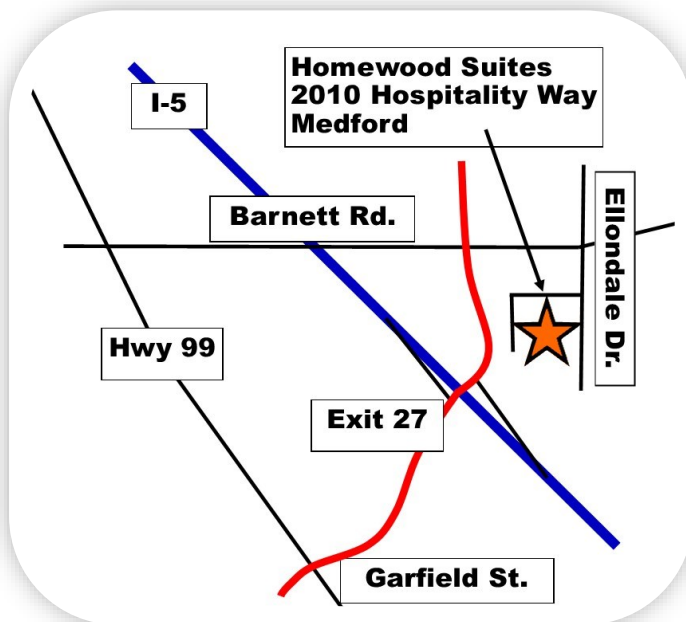

SAFETY TRAINING
 Confined Space
 Fall Protection
 Excavation/Trench
 Forklift/Telehandler

RESCUE TRAINING
 Confined Space Rescue
 Tower Rescue
 Surface Mine Rescue
 Excavation/Trench Rescue

Welcome Letter | Confined Space Train the Trainer November 12-13, 2024 - Medford, OR

Thank you for attending this class. We hope that it provides you with all the information you need to promote health and safety in the workplace.

Training Location | Homewood Suites, 2010 Hospitality Way, Medford, OR 97504
 (541) 779-9800.

HOTELS

Homewood Suites
 2010 Hospitality Way
 Medford, OR
 (541) 779-9800

**Best Western
 Horizon Inn**
 1154 E. Barnett Road
 Medford, OR
 (541) 779-5085

Start Time | 8 a.m. **Approximate End Time** | 5 p.m.