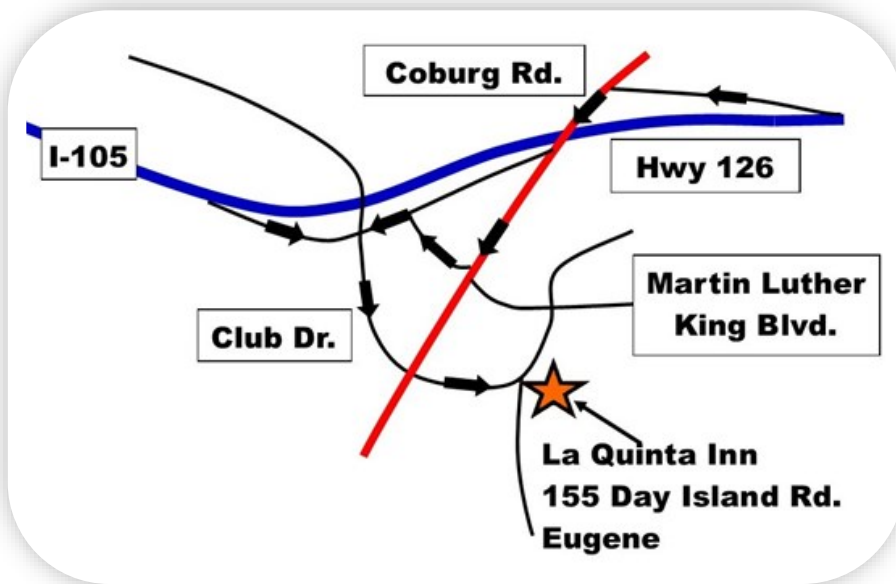

SAFETY TRAINING
 Confined Space
 Fall Protection
 Excavation/Trench
 Forklift/Telehandler

RESCUE TRAINING
 Confined Space Rescue
 Tower Rescue
 Surface Mine Rescue
 Excavation/Trench Rescue

Welcome Letter | Confined Space Train the Trainer August 13-14, 2024 - Eugene, OR

Thank you for attending this class. We hope that it provides you with all the information you need to promote health and safety in the workplace.

Training Location | La Quinta, 155 Day Island Road, Eugene, OR 97401
 (541) 344-8335.

HOTELS

La Quinta
 155 Day Island Road
 Eugene, OR
 (541) 344-8335

**Ask for special
 D2000 rate.*

Start Time | 8 a.m.

Approximate End Time | 5 p.m.

Lunch Break | On your own. The immediate area has a number of dining facilities. In class coffee and refreshments are provided.