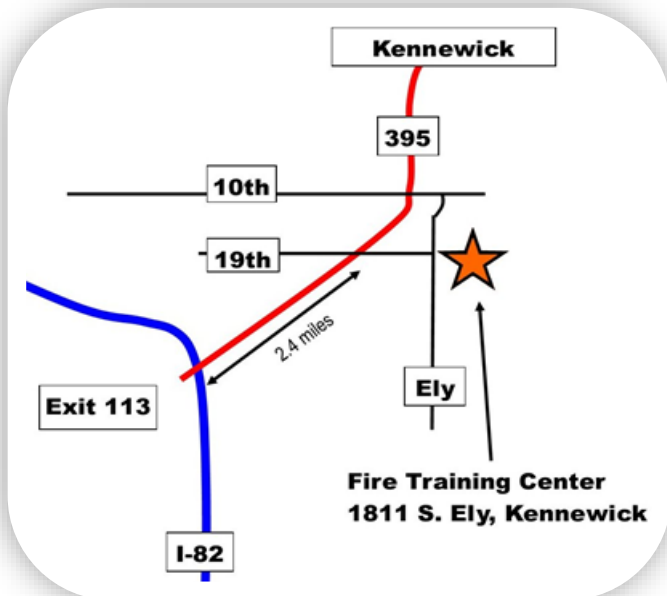

## Welcome Letter | Confined Space Rescue > Team Leader

**November 4-8, 2024 - Kennewick, WA**

Thank you for attending this class. We hope that it provides you with all the information you need to promote health and safety in the workplace.

**Training Location** | Kennewick Fire Training Center, 1811 S. Ely, Kennewick, WA