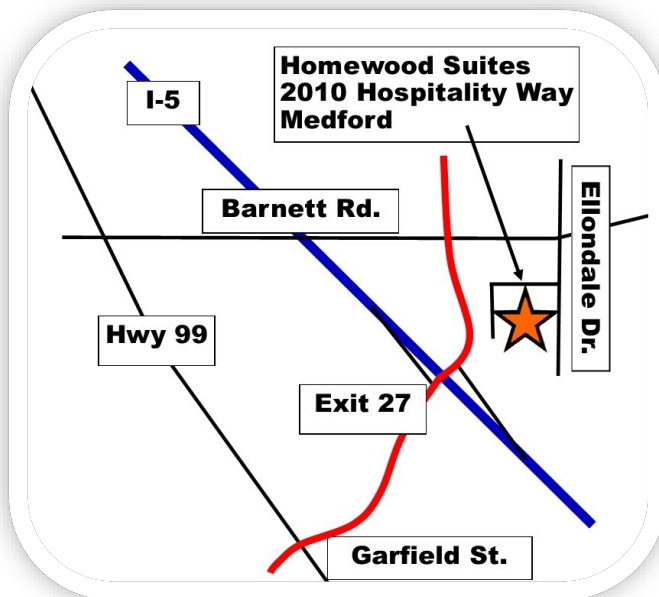

**Training Location** | Homewood Suites, 2010 Hospitality Way, Medford, OR 97504 (541) 779-9800.

### HOTELS

**Homewood Suites**  
 2010 Hospitality Way  
 Medford, OR  
 (541) 779-9800

**Best Western  
 Horizon Inn**  
 1154 E. Barnett Road  
 Medford, OR  
 (541) 779-5085

**Start Time** | 8 a.m. **Approximate End Time** | 5 p.m.