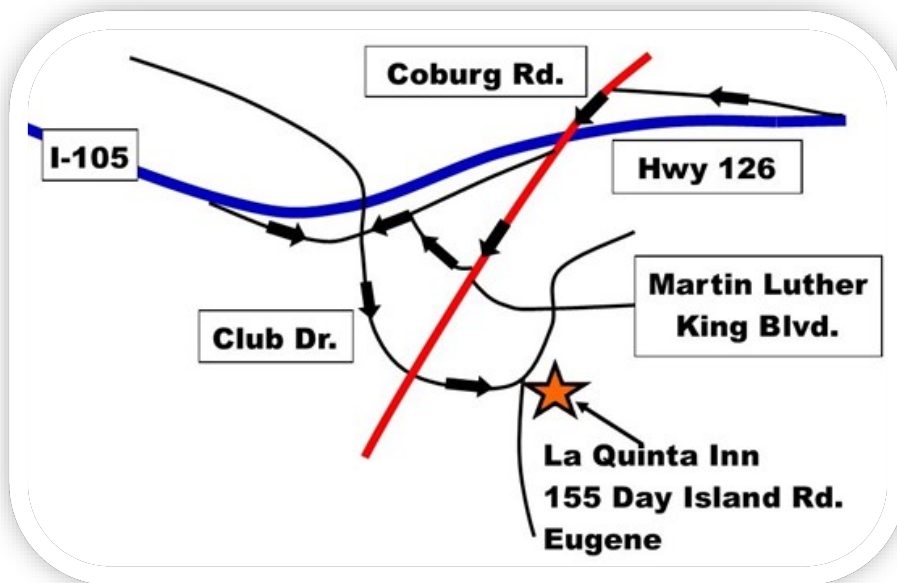

SAFETY TRAINING
 Confined Space
 Fall Protection
 Excavation/Trench
 Forklift/Telehandler

RESCUE TRAINING
 Confined Space Rescue
 Tower Rescue
 Surface Mine Rescue
 Excavation/Trench Rescue

Welcome Letter | Fall Protection Competent Person 07-18-19, 2023 - Eugene, OR

Thank you for attending this class. We hope that it provides you with all the information you need to promote health and safety in the workplace.

Training Location | La Quinta, 155 Day Island Road, Eugene, OR 97401
 (541) 344-8335.

HOTELS

La Quinta
 155 Day Island Road
 Eugene, OR
 (541) 344-8335

**Ask for special
 D2000 rate.*

Start Time | 8 a.m. **Approximate End Time** | 5 p.m.

Lunch Break | On your own. The immediate area has a number of dining facilities. In class coffee and refreshments are provided.