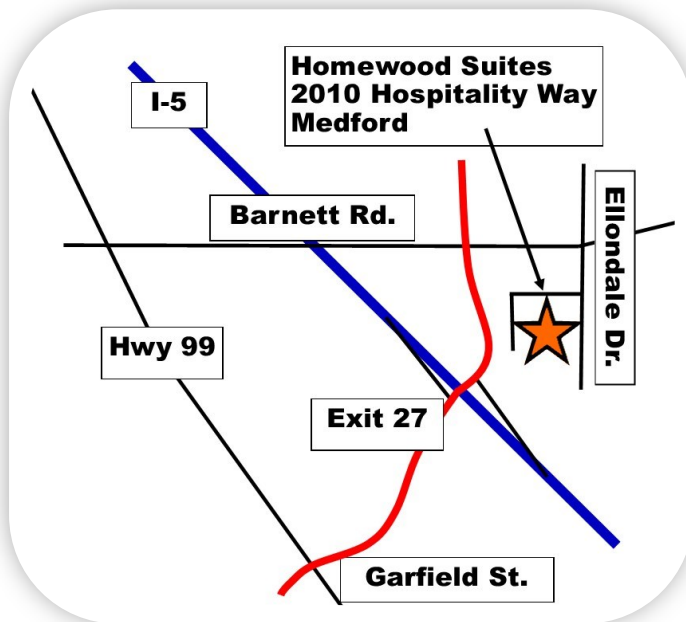

SAFETY TRAINING
 Confined Space
 Fall Protection
 Excavation/Trench
 Forklift/Telehandler

RESCUE TRAINING
 Confined Space Rescue
 Tower Rescue
 Surface Mine Rescue
 Excavation/Trench Rescue

Welcome Letter | Forklift Train The Trainer June 08, 2021 - Medford, OR

Thank you for attending this class. We hope that it provides you with all the information you need to promote health and safety in the workplace.

Training Location | Homewood Suites, 2010 Hospitality Way, Medford, OR 97504
 (541) 779-9800.

HOTELS

Homewood Suites
 2010 Hospitality Way
 Medford, OR
 (541) 779-9800

**Best Western
 Horizon Inn**
 1154 E. Barnett Road
 Medford, OR
 (541) 779-5085

Start Time | 8 a.m. **Approximate End Time** | 5 p.m.