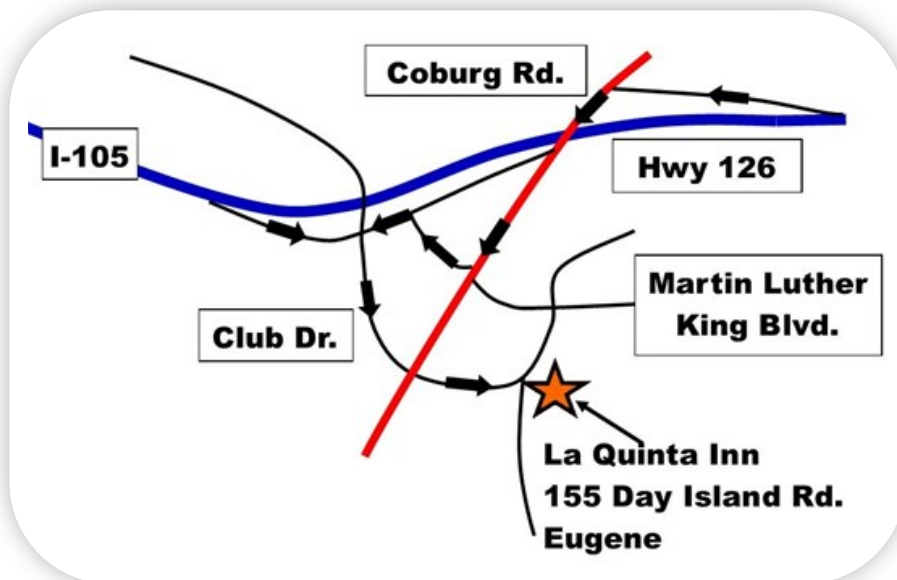

SAFETY TRAINING
 Confined Space
 Fall Protection
 Excavation/Trench
 Forklift/Telehandler

RESCUE TRAINING
 Confined Space Rescue
 Tower Rescue
 Surface Mine Rescue
 Excavation/Trench Rescue

Welcome Letter | Forklift Train the Trainer November 09, 2021 - Eugene, OR

Thank you for attending this class. We hope that it provides you with all the information you need to promote health and safety in the workplace.

Training Location | La Quinta, 155 Day Island Road, Eugene, OR 97401
 (541) 344-8335.

HOTELS

La Quinta
 155 Day Island Road
 Eugene, OR
 (541) 344-8335

**Ask for special
 D2000 rate.*

Start Time | 8 a.m. **Approximate End Time** | 5 p.m.

Lunch Break | On your own. The immediate area has a number of dining facilities. In class coffee and refreshments are provided.