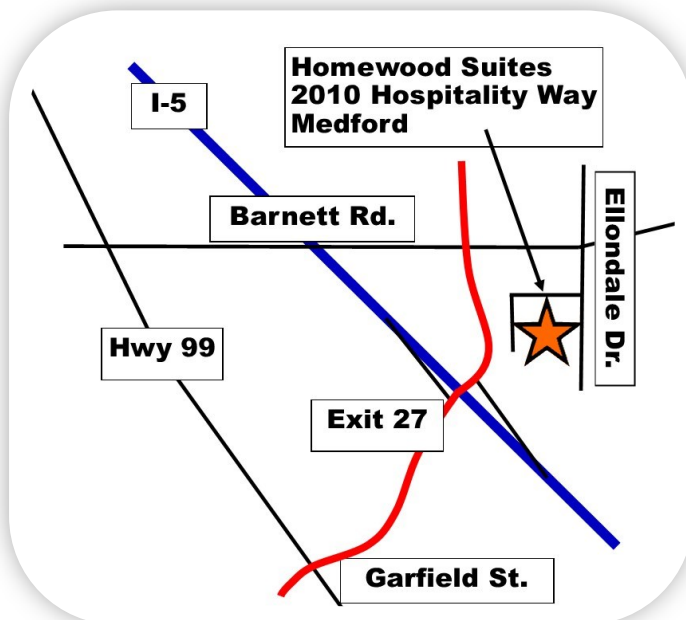

## Welcome Letter | Confined Space Train the Trainer November 16-17, 2021 - Medford, OR

Thank you for attending this class. We hope that it provides you with all the information you need to promote health and safety in the workplace.

**Training Location** | Homewood Suites, 2010 Hospitality Way, Medford, OR 97504  
 (541) 779-9800.

### HOTELS

**Homewood Suites**  
 2010 Hospitality Way  
 Medford, OR  
 (541) 779-9800

**Best Western  
 Horizon Inn**  
 1154 E. Barnett Road  
 Medford, OR  
 (541) 779-5085

**Start Time** | 8 a.m.    **Approximate End Time** | 5 p.m.