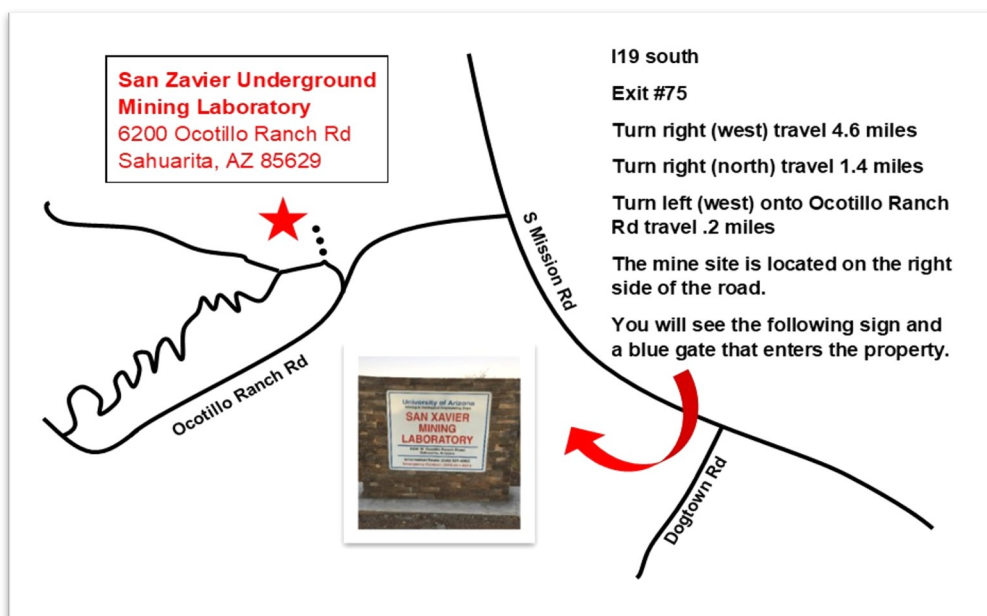

## Welcome Letter | Fall Protection Competent Person November 10-11, 2021 - Sahuarita, AZ

Thank you for attending this class. We hope that it provides you with all the information you need to promote health and safety in the workplace.

**Training Location** | San Xavier Underground Mining Laboratory, 6200 Ocotillo Ranch Rd, Sahuarita, AZ 85629, (520) 625-1849.