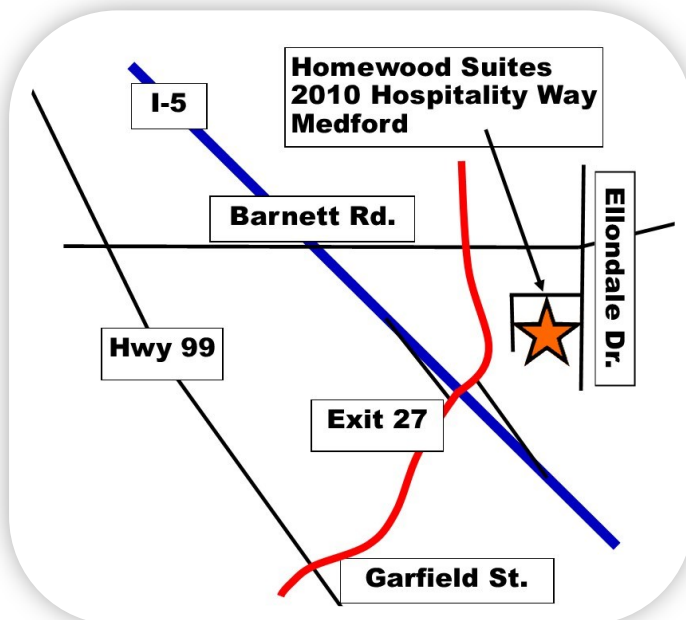

SAFETY TRAINING
 Confined Space
 Fall Protection
 Excavation/Trench
 Forklift/Telehandler

RESCUE TRAINING
 Confined Space Rescue
 Tower Rescue
 Surface Mine Rescue
 Excavation/Trench Rescue

Welcome Letter | Fall Protection Competent Person April 13-14, 2021 - Medford, OR

Thank you for attending this class. We hope that it provides you with all the information you need to promote health and safety in the workplace.

Training Location | Homewood Suites, 2010 Hospitality Way, Medford, OR 97504
 (541) 779-9800.

HOTELS

Homewood Suites
 2010 Hospitality Way
 Medford, OR
 (541) 779-9800

**Best Western
 Horizon Inn**
 1154 E. Barnett Road
 Medford, OR
 (541) 779-5085

Start Time | 8 a.m. **Approximate End Time** | 5 p.m.