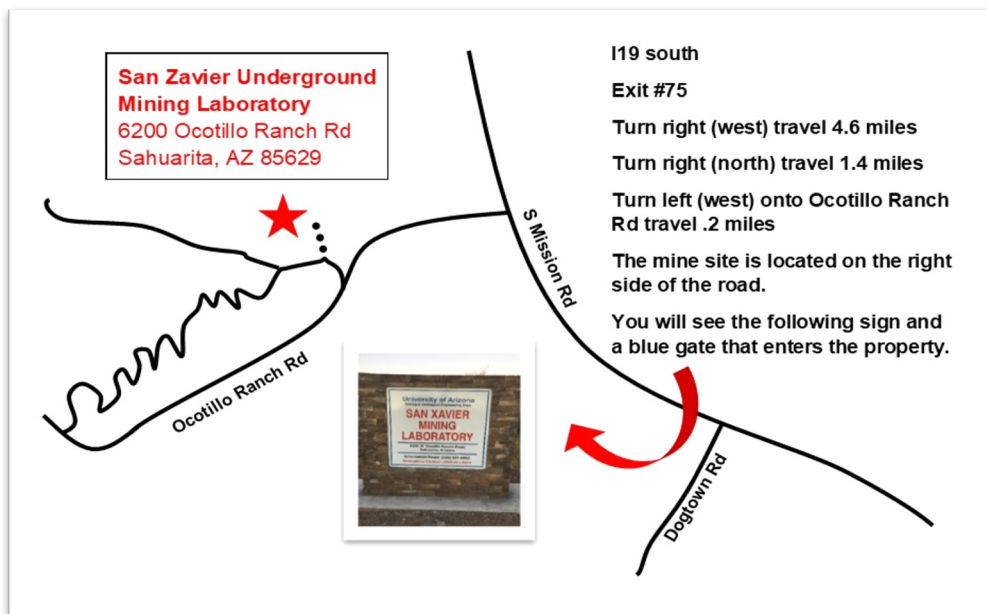

SAFETY TRAINING
 Confined Space
 Fall Protection
 Excavation/Trench
 Forklift/Telehandler

RESCUE TRAINING
 Confined Space Rescue
 Tower Rescue
 Surface Mine Rescue
 Excavation/Trench Rescue

Welcome Letter | Confined Space Train the Trainer November 08-09, 2021 - Sahuarita, AZ

Thank you for attending this class. We hope that it provides you with all the information you need to promote health and safety in the workplace.

Training Location | San Xavier Underground Mining Laboratory, 6200 Ocotillo Ranch Rd, Sahuarita, AZ 85629, (520) 625-1849.

NEARBY HOTELS

Best Western Green Valley Inn
 111 South La Cañada Drive,
 Green Valley, AZ 85614
 (520) 625-2250

Comfort Inn
 90 W Esperanza Blvd,
 Green Valley, AZ 85614
 (520) 399-3736

Start Time | 8 a.m. **Approximate End Time** | 5 p.m.