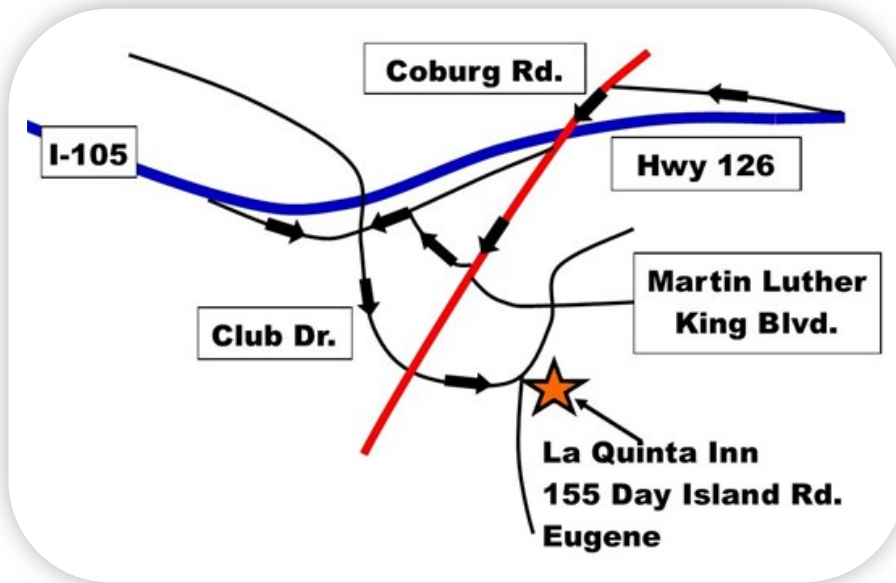

## Welcome Letter | Confined Space Train the Trainer July 13-14, 2021 - Eugene, OR

Thank you for attending this class. We hope that it provides you with all the information you need to promote health and safety in the workplace.

**Training Location** | La Quinta, 155 Day Island Road, Eugene, OR 97401  
 (541) 344-8335.

### HOTELS

**La Quinta**  
 155 Day Island Road  
 Eugene, OR  
 (541) 344-8335

*\*Ask for special  
 D2000 rate.*

**Start Time** | 8 a.m.    **Approximate End Time** | 5 p.m.

**Lunch Break** | On your own. The immediate area has a number of dining facilities. In class coffee and refreshments are provided.