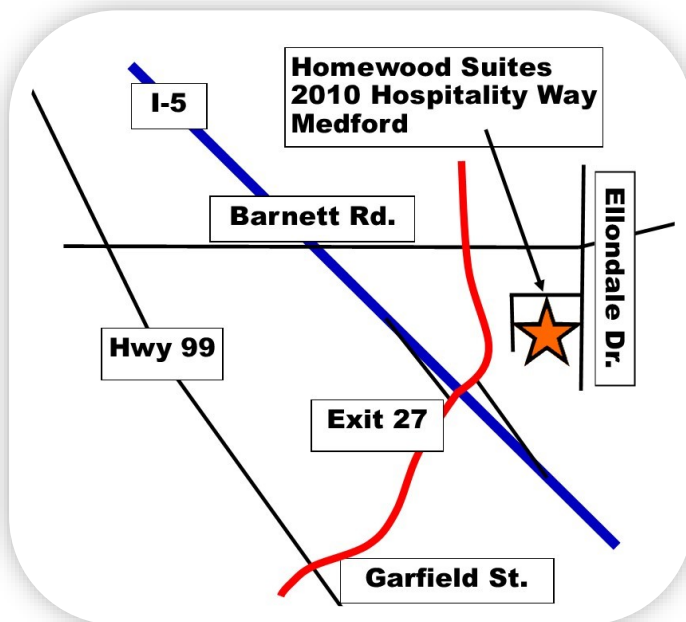

SAFETY TRAINING
 Confined Space
 Fall Protection
 Excavation/Trench
 Forklift/Telehandler

RESCUE TRAINING
 Confined Space Rescue
 Tower Rescue
 Surface Mine Rescue
 Excavation/Trench Rescue

Welcome Letter | Fall Protection Competent Person June 11-12 2019 - Medford, OR

Thank you for attending this class. We hope that it provides you with all the information you need to promote health and safety in the workplace.

Training Location | Homewood Suites, 2010 Hospitality Way, Medford, OR 97504
 (541) 779-9800.

HOTELS

Homewood Suites
 2010 Hospitality Way
 Medford, OR
 (541) 779-9800

**Best Western
 Horizon Inn**
 1154 E. Barnett Road
 Medford, OR
 (541) 779-5085

Start Time | 8 a.m. **Approximate End Time** | 5 p.m.