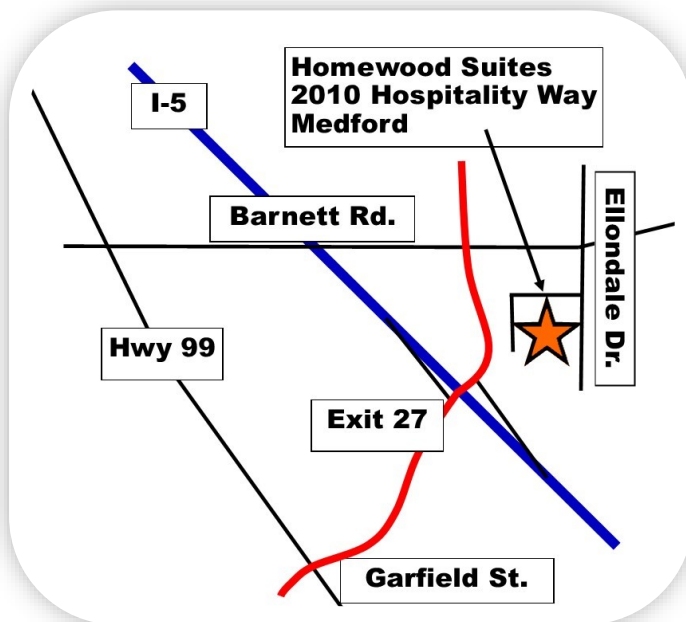

SAFETY TRAINING
 Confined Space
 Fall Protection
 Excavation/Trench
 Forklift/Telehandler

RESCUE TRAINING
 Confined Space Rescue
 Tower Rescue
 Surface Mine Rescue
 Excavation/Trench Rescue

Welcome Letter | Forklift Train the Trainer May 14, 2019 - Medford, OR

Thank you for attending this class. We hope that it provides you with all the information you need to promote health and safety in the workplace.

Training Location | Homewood Suites, 2010 Hospitality Way, Medford, OR 97504 (541) 779-9800.

HOTELS

Homewood Suites
 2010 Hospitality Way
 Medford, OR
 (541) 779-9800

**Best Western
 Horizon Inn**
 1154 E. Barnett Road
 Medford, OR
 (541) 779-5085

Start Time | 8 a.m. **Approximate End Time** | 5 p.m.