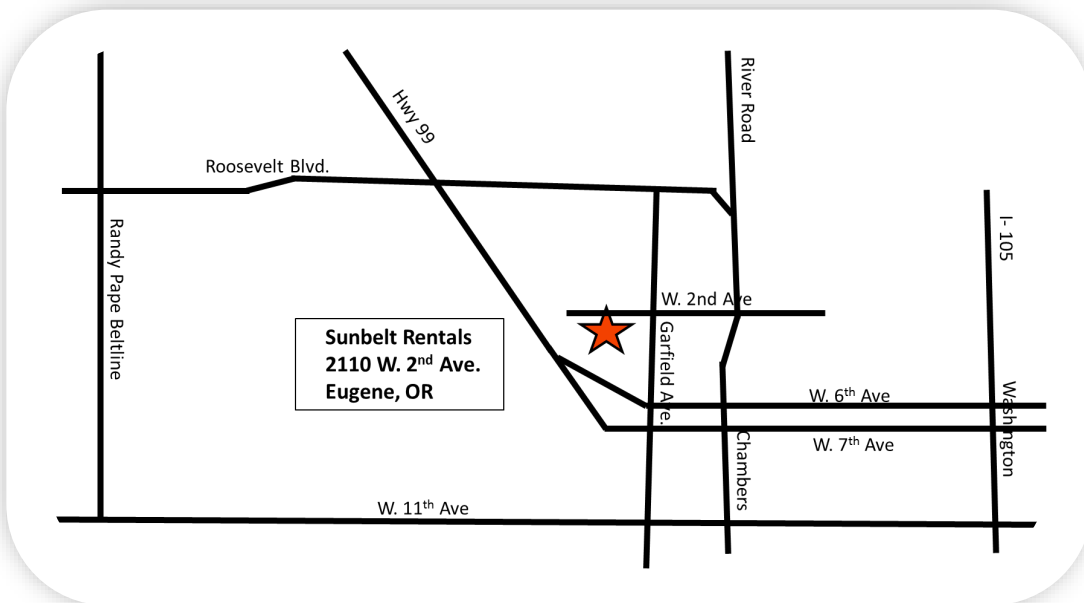

**Training Location** | Sunbelt Rentals, 2110 W. 2nd Ave., Eugene, OR 97402  
 (541) 484-2511.

### HOTELS

**La Quinta** - 155 Day Island Road, Eugene, OR (541) 344-8335  
 \*Ask for special D2000 rate.

**Start Time** | 8 a.m.    **Approximate End Time** | 5 p.m.

**Lunch Break** | On your own. The immediate area has a number of dining facilities. In class refreshments will be provided.