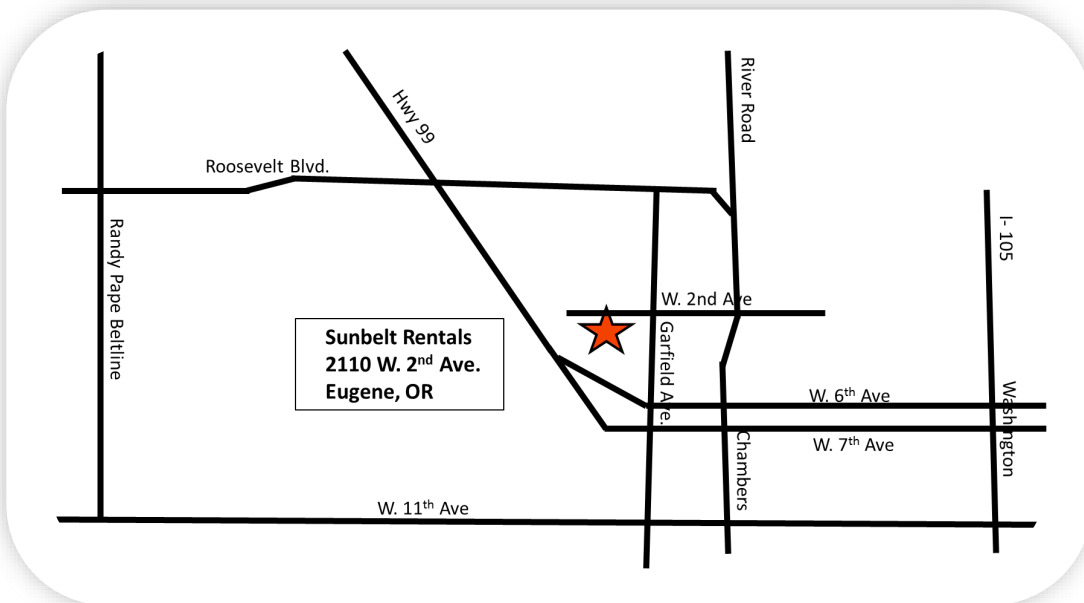

SAFETY TRAINING
 Confined Space
 Fall Protection
 Excavation/Trench
 Forklift/Telehandler

RESCUE TRAINING
 Confined Space Rescue
 Tower Rescue
 Surface Mine Rescue
 Excavation/Trench Rescue

Welcome Letter | Forklift Train the Trainer October 15, 2019 - Eugene, OR

Thank you for attending this class. We hope that it provides you with all the information you need to promote health and safety in the workplace.

Training Location | Sunbelt Rentals, 2110 W. 2nd Ave., Eugene, OR 97402
 (541) 484-2511.

HOTELS

La Quinta - 155 Day Island Road, Eugene, OR (541) 344-8335
 *Ask for special D2000 rate.

Start Time | 8 a.m. **Approximate End Time** | 5 p.m.

Lunch Break | On your own. The immediate area has a number of dining facilities. In class refreshments will be provided.