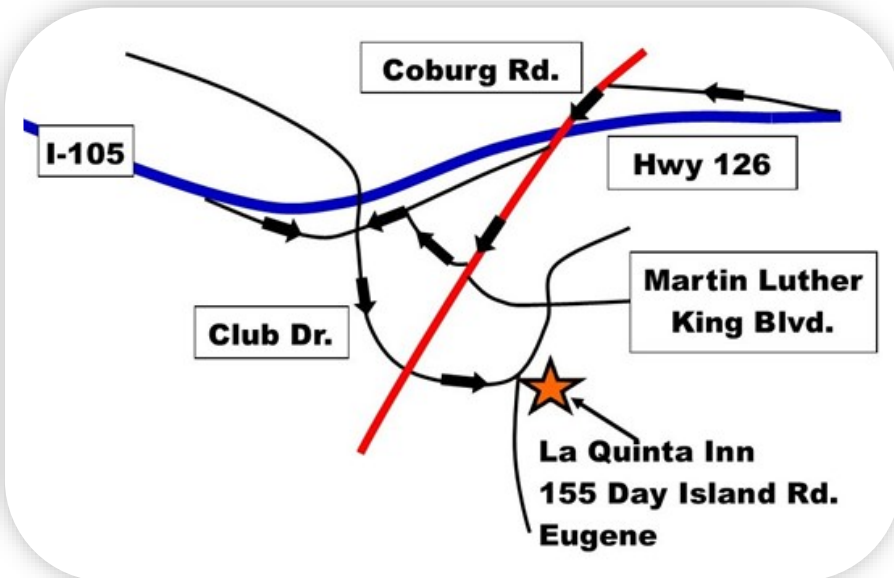

SAFETY TRAINING
 Confined Space
 Fall Protection
 Excavation/Trench
 Forklift/Telehandler

RESCUE TRAINING
 Confined Space Rescue
 Tower Rescue
 Surface Mine Rescue
 Excavation/Trench Rescue

Welcome Letter | Confined Space Train the Trainer May 21-22, 2019 - Eugene, OR

Thank you for attending this class. We hope that it provides you with all the information you need to promote health and safety in the workplace.

Training Location | La Quinta, 155 Day Island Road, Eugene, OR 97401
 (541) 344-8335.

HOTELS

La Quinta
 155 Day Island Road
 Eugene, OR
 (541) 344-8335

**Ask for special
 D2000 rate.*

Start Time | 8 a.m. **Approximate End Time** | 5 p.m.

Lunch Break | On your own. The immediate area has a number of dining facilities. In class coffee and refreshments are provided.