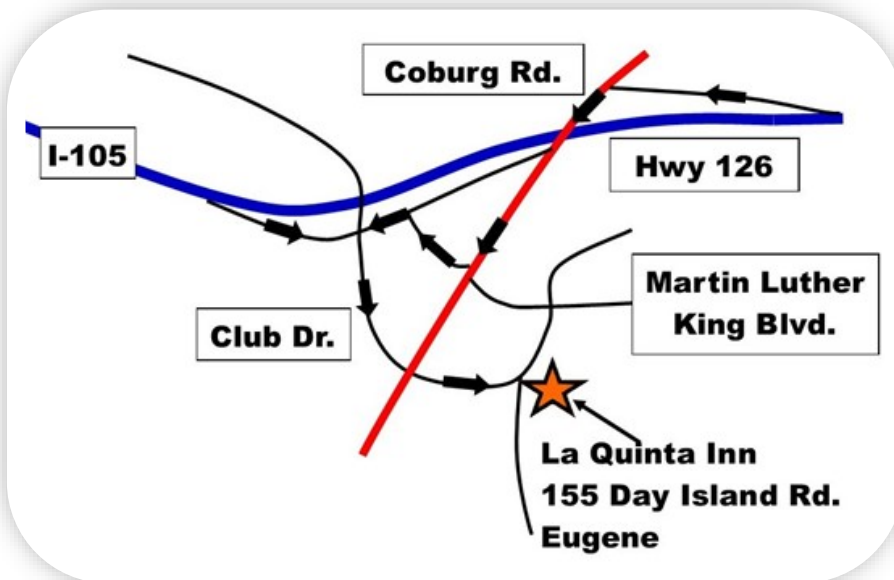

SAFETY TRAINING
 Confined Space
 Fall Protection
 Excavation/Trench
 Forklift/Telehandler

RESCUE TRAINING
 Confined Space Rescue
 Tower Rescue
 Surface Mine Rescue
 Excavation/Trench Rescue

Welcome Letter | Confined Space Train the Trainer November 19-20, 2019 - Eugene, OR

Thank you for attending this class. We hope that it provides you with all the information you need to promote health and safety in the workplace.

Training Location | La Quinta, 155 Day Island Road, Eugene, OR 97401
 (541) 344-8335.

HOTELS

La Quinta
 155 Day Island Road
 Eugene, OR
 (541) 344-8335

**Ask for special
 D2000 rate.*

Start Time | 8 a.m. **Approximate End Time** | 5 p.m.

Lunch Break | On your own. The immediate area has a number of dining facilities. In class coffee and refreshments are provided.